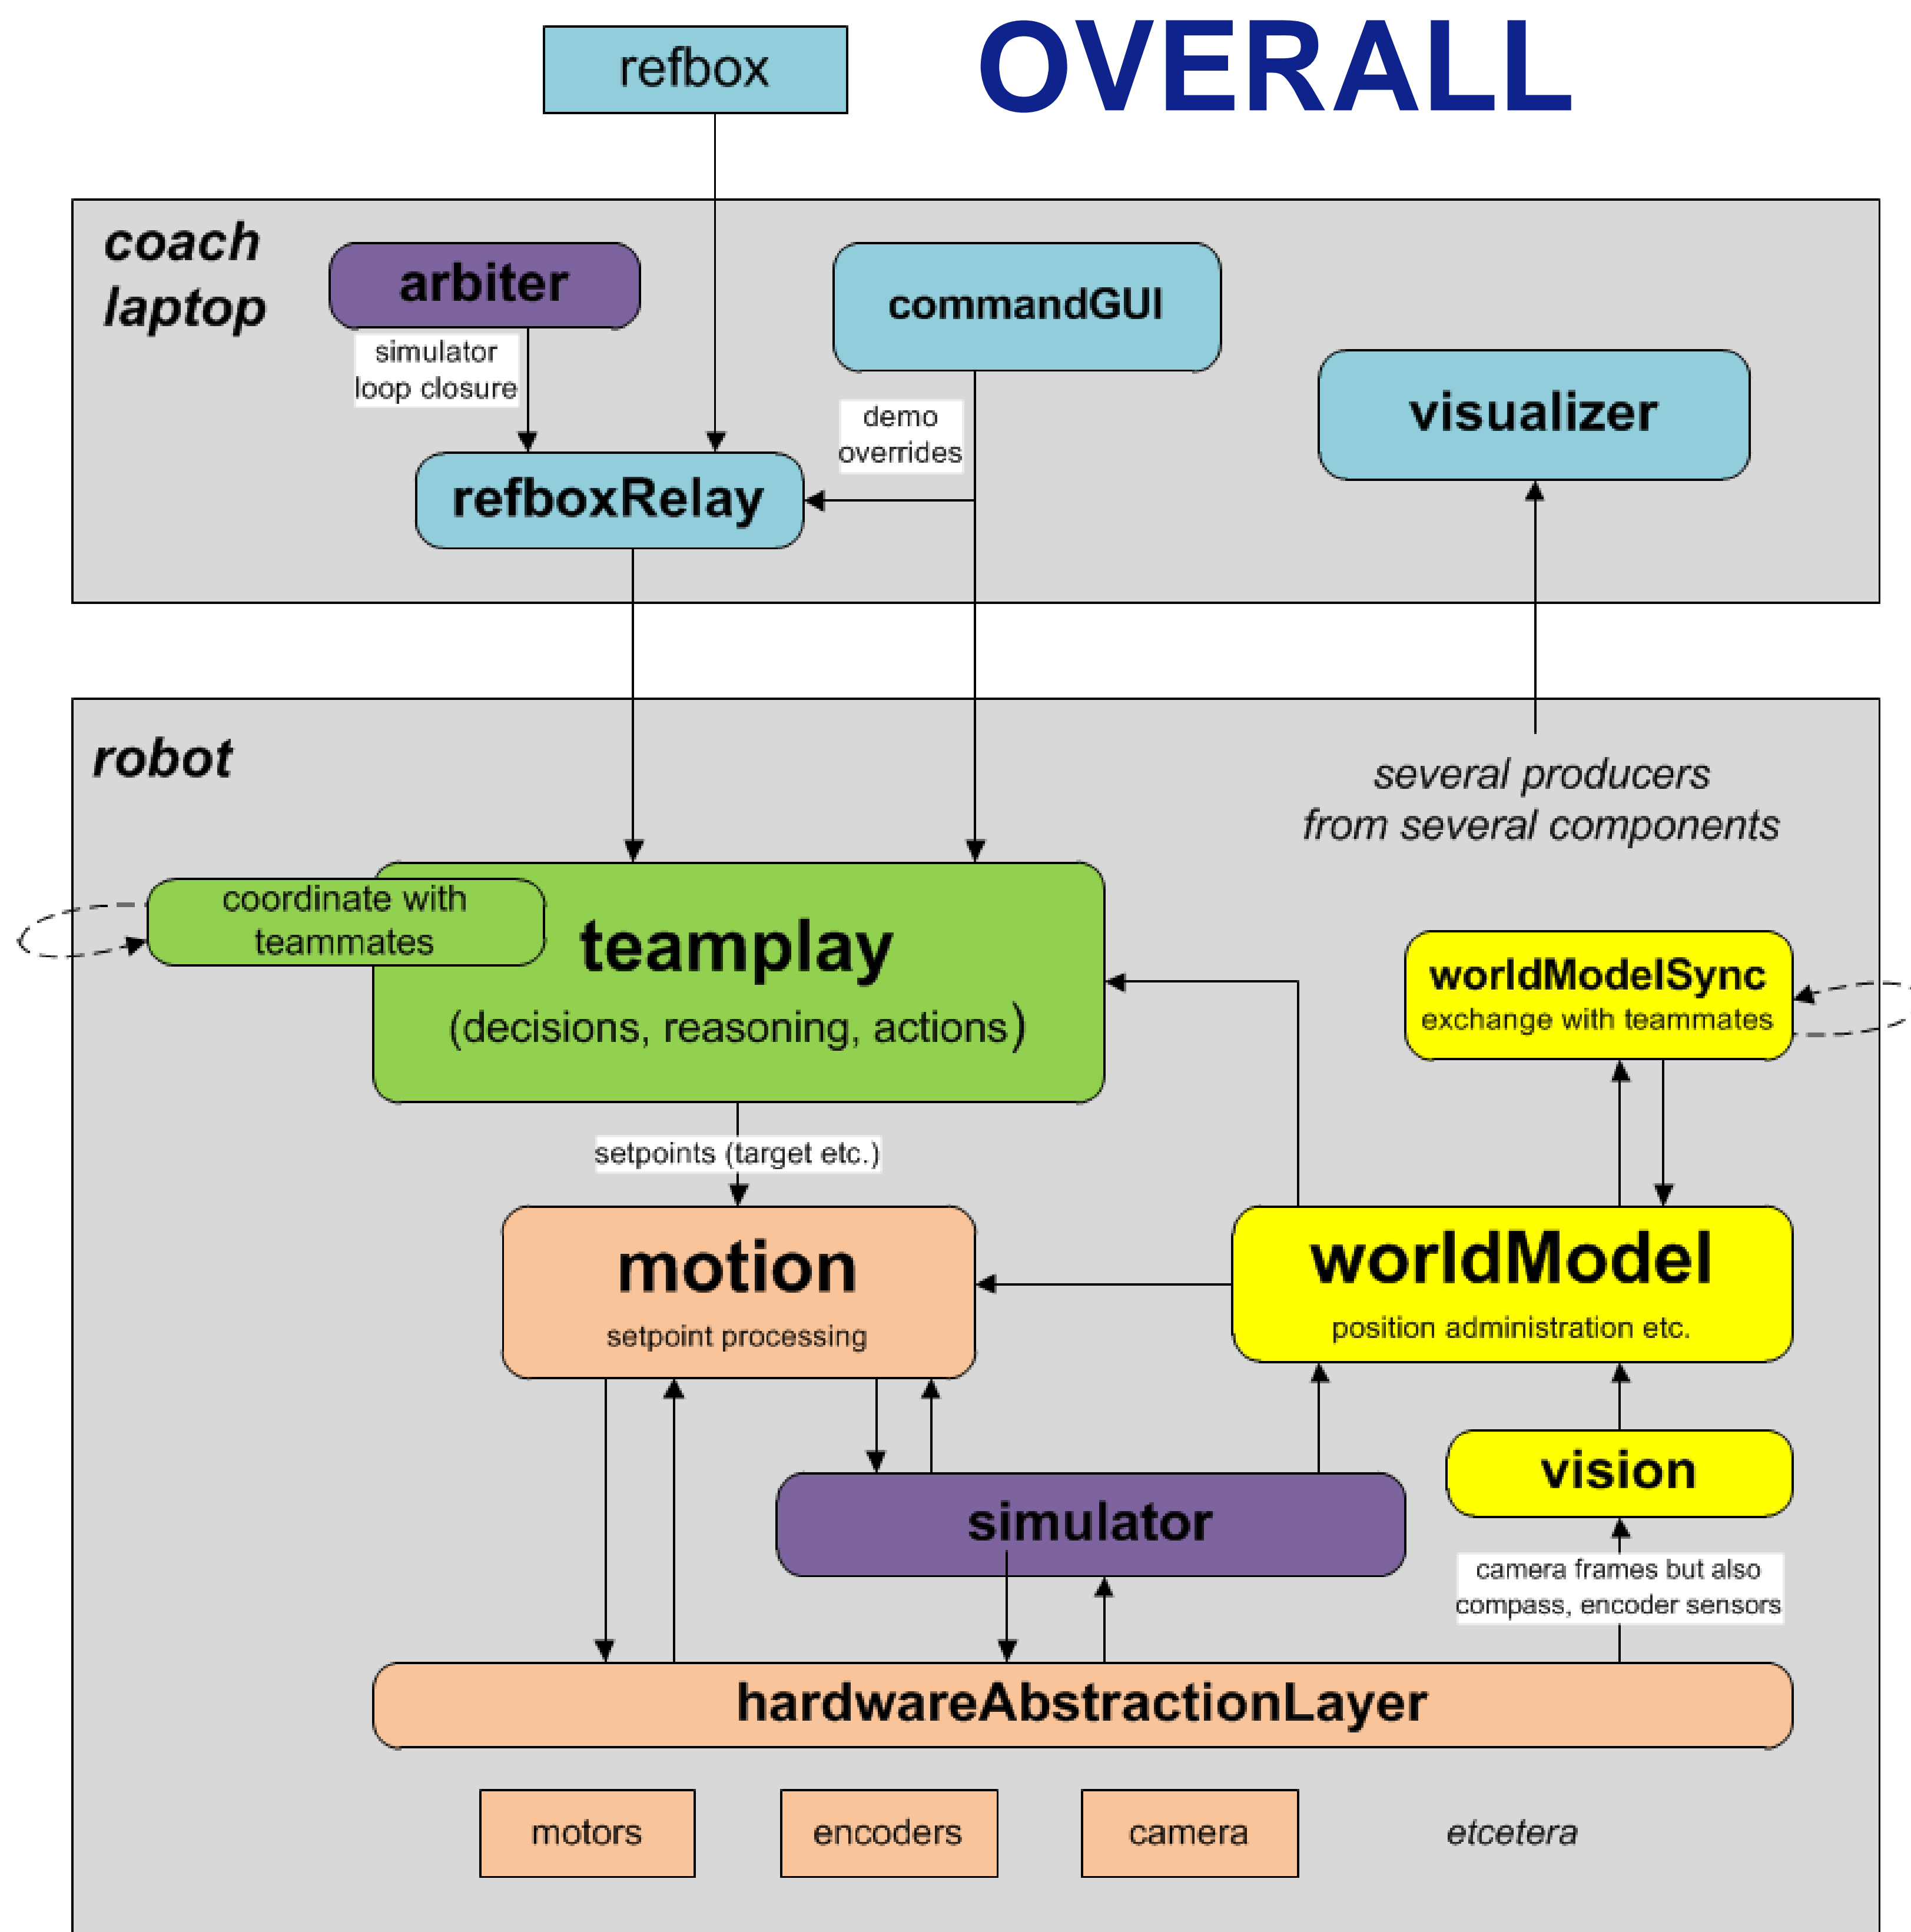

Falcons SW architecture/dataflow diagram

last update: 2015-11-17
maintainer: JFEI

todo depixel

OVERALL

TEAMPLAY DETAILS