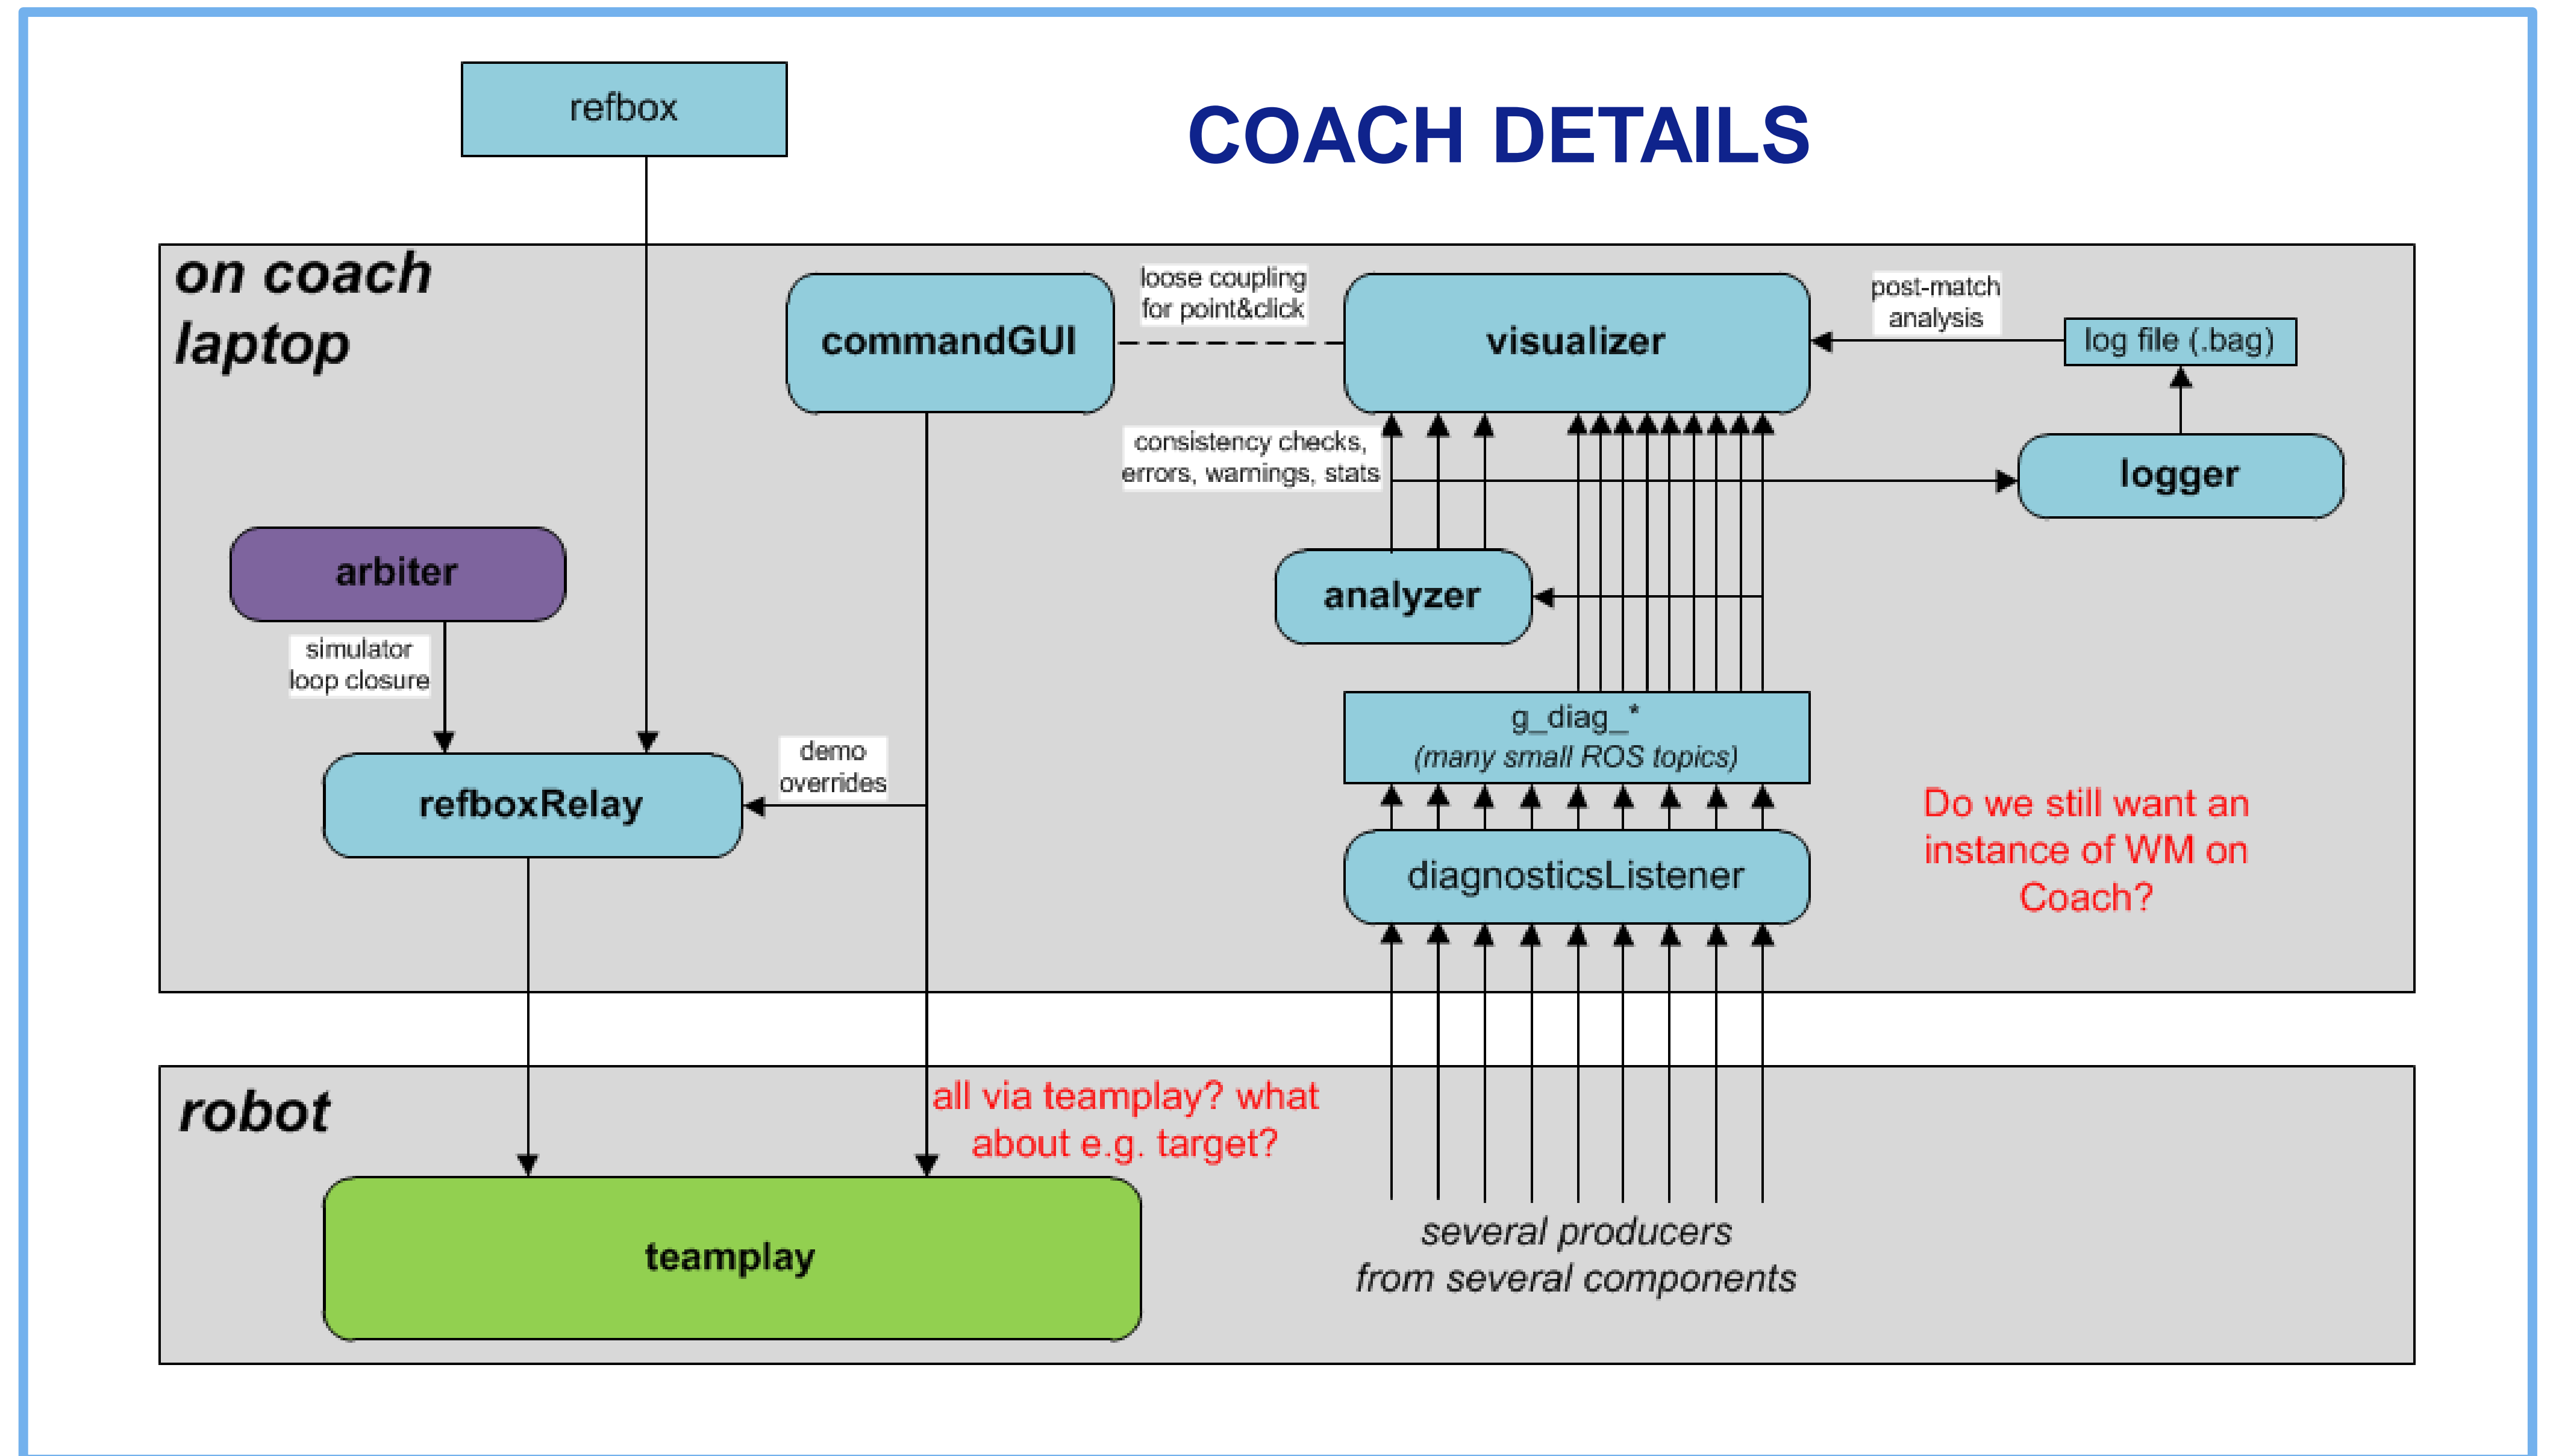

Falcons SW architecture/dataflow diagram

last update: 2015-11-17
maintainer: JFEI

todo depixel

OVERALL

TEAMPLAY DETAILS